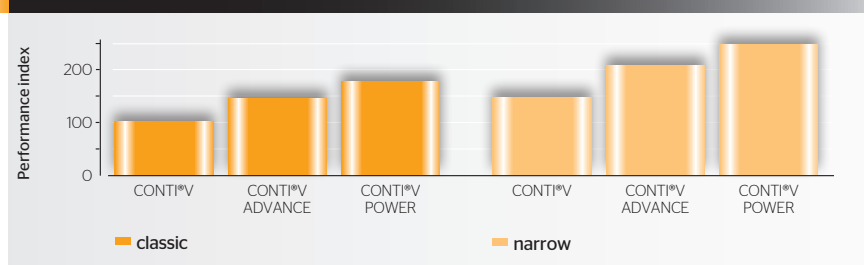

Comparison of products:

The content of this publication is not legally binding and is provided as information only. The trademarks displayed in this publication are the property of Continental AG and/or its affiliates. Copyright © 2015 ContiTech AG. All rights reserved. For complete information go to: www.contitech.de/discl_en